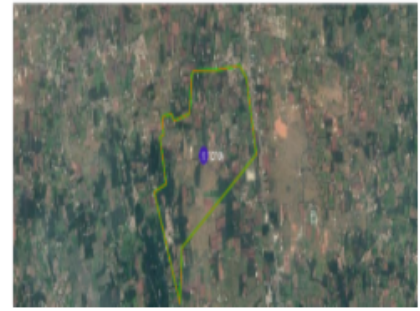

Nazri Naksha

Google Map View