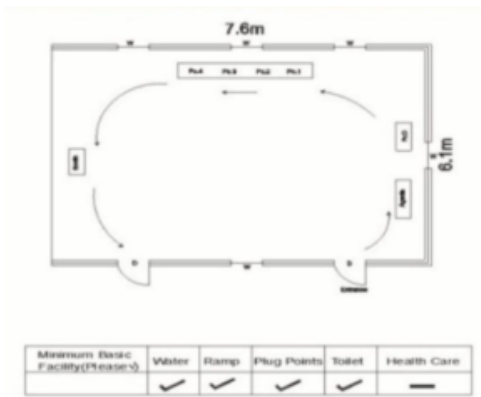

Nazri Naksha

Google Map View

Polling Station Building Front View

Polling Station Front View

Cad View

Key MAP View