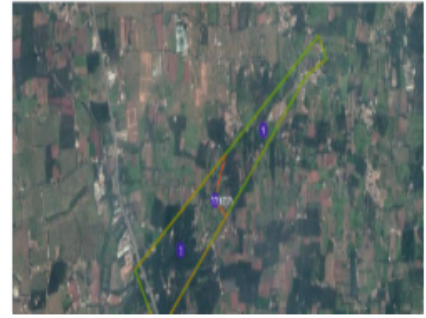

Nazri Naksha

Google Map View