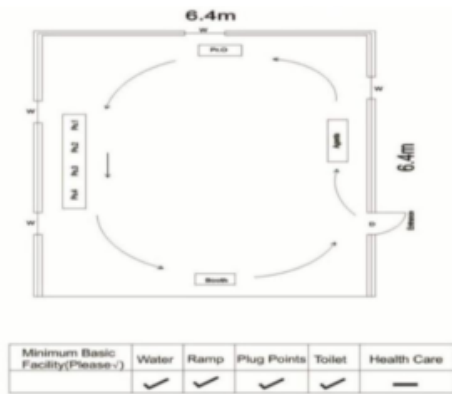

Nazri Naksha

Google Map View

Polling Station Building Front View

Polling Station Front View

Cad View

Key MAP View