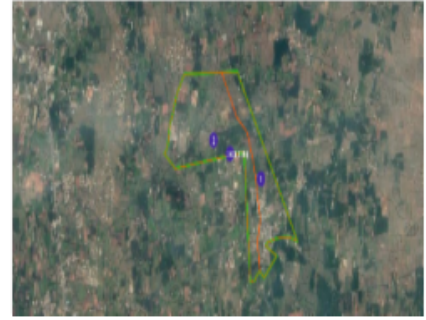

Nazri Naksha

Google Map View