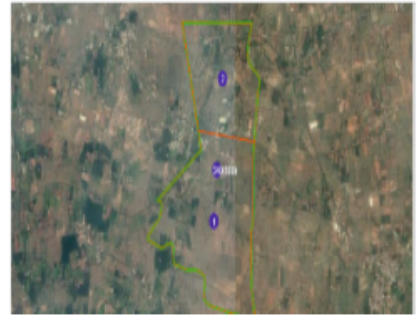

Nazri Naksha

Google Map View