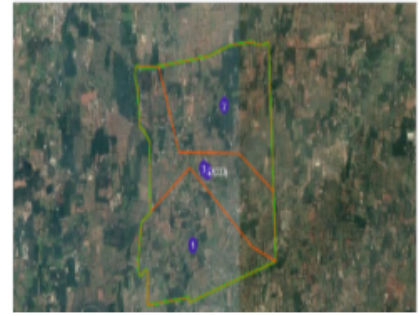

Nazri Naksha

Google Map View