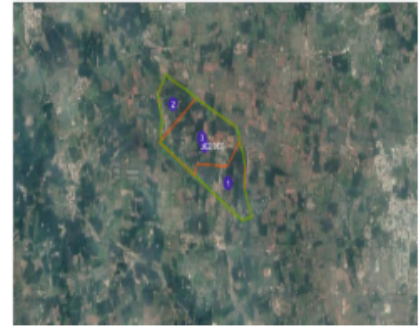

Nazri Naksha

Google Map View