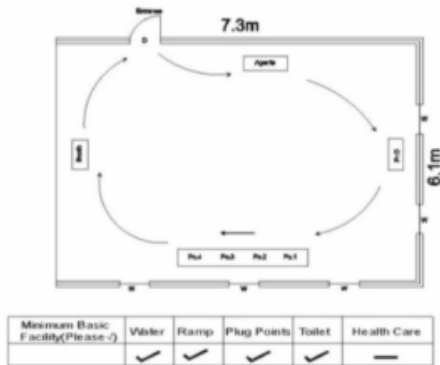

Nazri Naksha

Google Map View

Polling Station Building Front View

Polling Station Front View

Cad View

Key MAP View