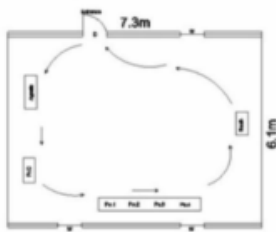

கையொப்பம்

Nazri Naksha

Google Map View

Polling Station Building Front View

Polling Station Front View

Cad View

| Minimum Basic Facility(Please-✓) | Water | Ramp | Plug Points | Toilet | Health Care |
|----------------------------------|-------|------|-------------|--------|-------------|
| | ✓ | ✓ | ✓ | ✓ | — |