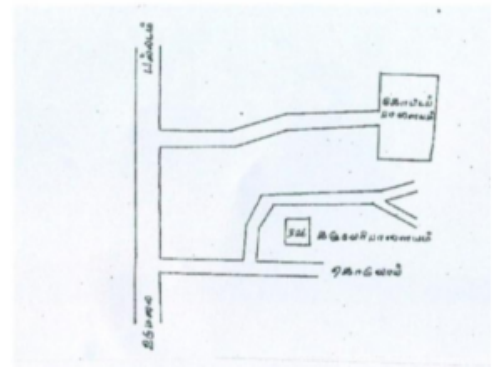

Nazri Naksha

Google Map View

Polling Station Building Front View

Polling Station Front View

Cad View

Key MAP View

Minimum Basic Facility(Please-)	Water	Ramp	Plug Points	Toilet	Health Care
	✓	✓	✓	✓	—