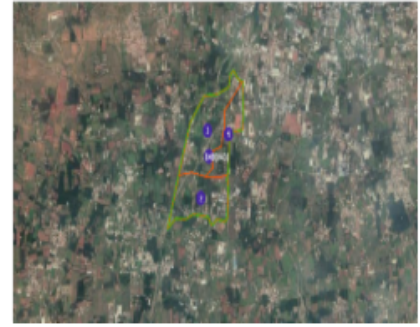

Nazri Naksha

Google Map View