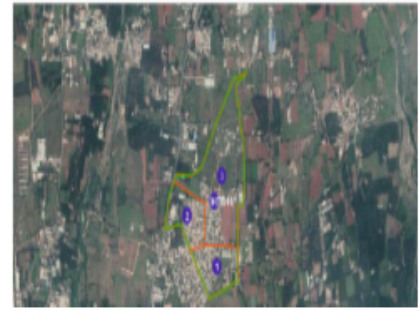

Nazri Naksha

Google Map View