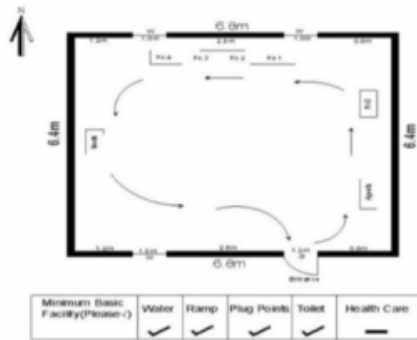

Nazri Naksha

Google Map View

Polling Station Building Front View

Polling Station Front View

Cad View

Key MAP View