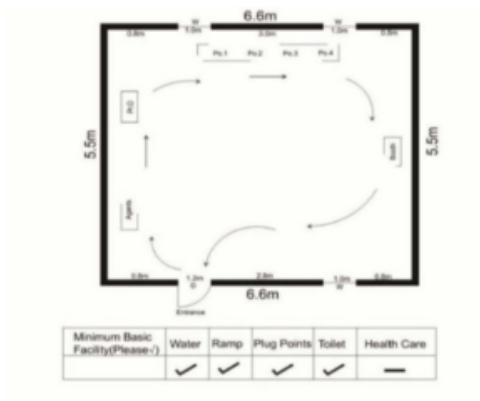

Nazri Naksha

Google Map View

Polling Station Building Front View

Polling Station Front View

Cad View

Key MAP View