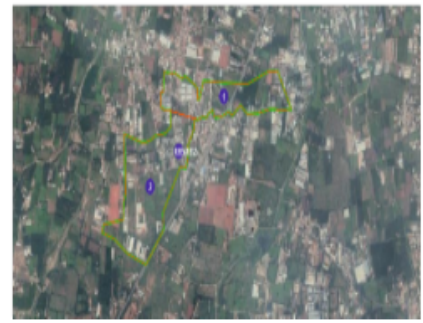

Nazri Naksha

Google Map View