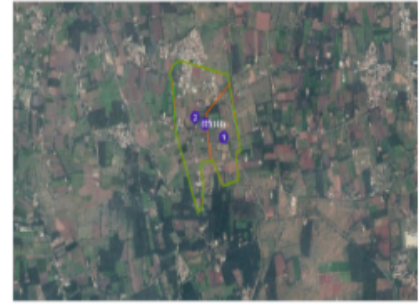

Nazri Naksha

Google Map View