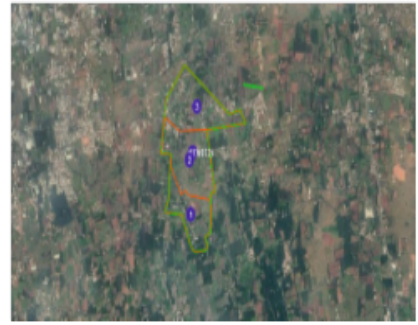

Nazri Naksha

Google Map View