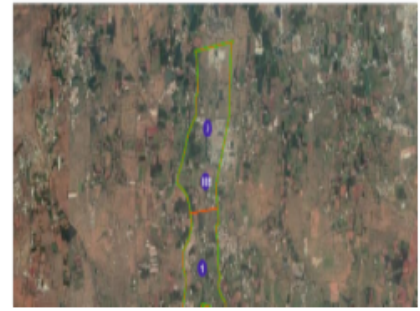

Nazri Naksha

Google Map View