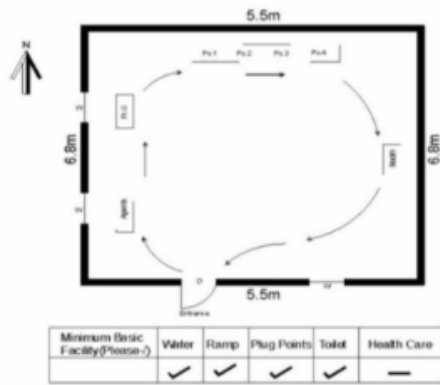

Nazri Naksha

Google Map View

Polling Station Building Front View

Polling Station Front View

Cad View

Key MAP View