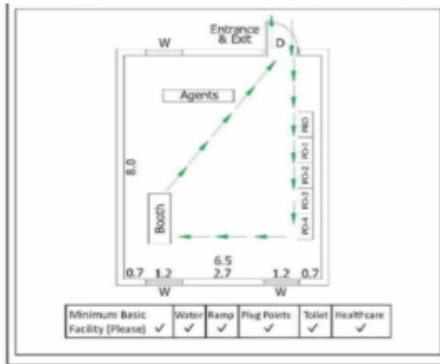

Nazri Naksha

Google Map View

Polling Station Building Front View

Polling Station Front View

Cad View

Key MAP View