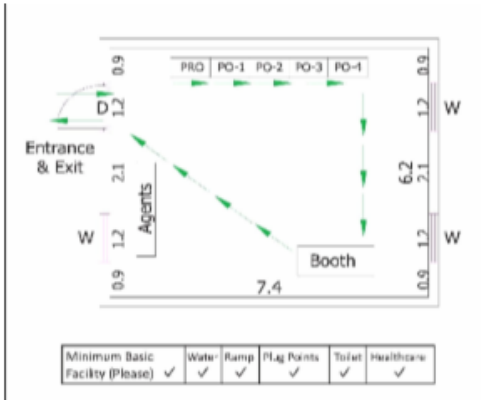

Nazri Naksha

Google Map View

Polling Station Building Front View

Polling Station Front View

Cad View

Key MAP View