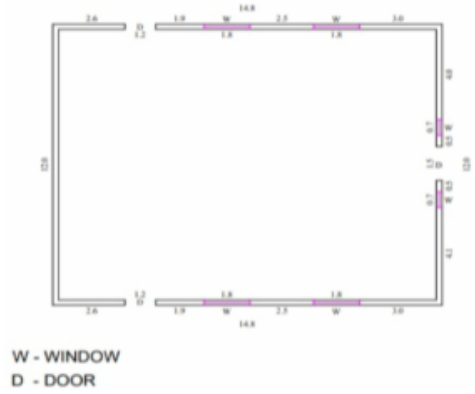

Nazri Naksha

Google Map View

Polling Station Building Front View

Polling Station Front View

Cad View

Key MAP View