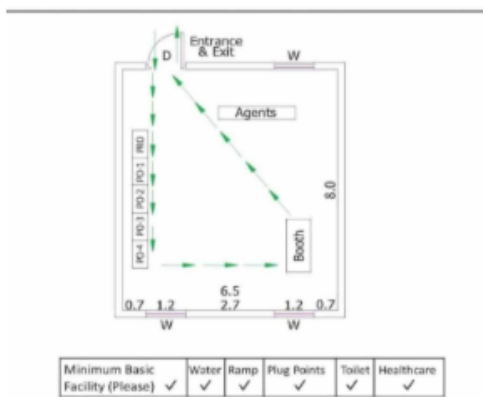

Nazri Naksha

Google Map View

Polling Station Building Front View

Polling Station Front View

Cad View

Key MAP View