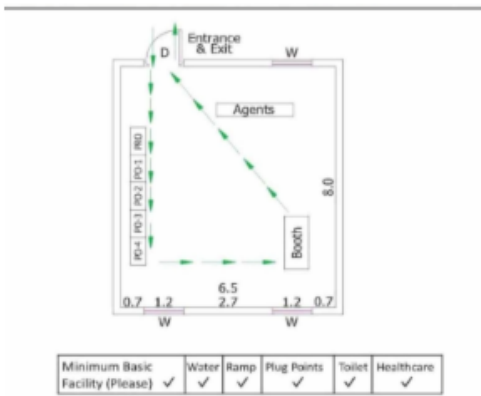

Nazri Naksha

Google Map View

Polling Station Building Front View

Polling Station Front View

Cad View

Key MAP View