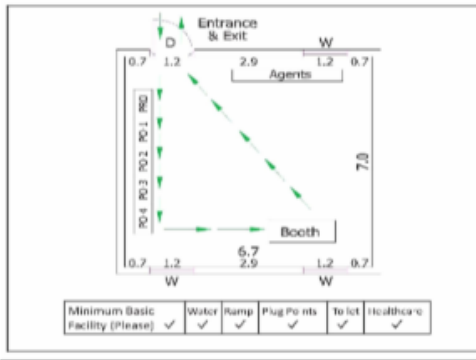

Nazri Naksha

Google Map View

Polling Station Building Front View

Polling Station Front View

Cad View

Key MAP View