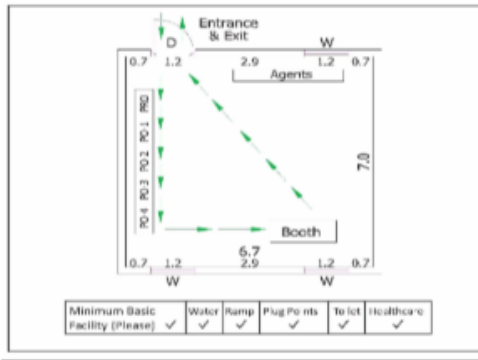

Nazri Naksha

Google Map View

Polling Station Building Front View

Polling Station Front View

Cad View

Key MAP View