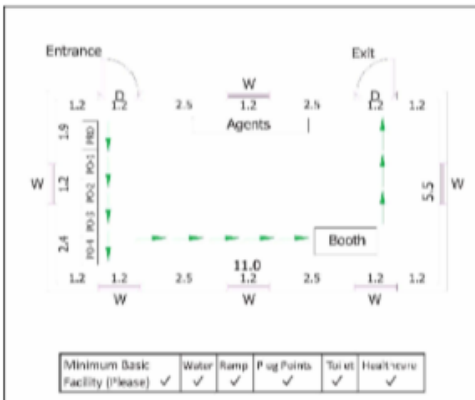

Nazri Naksha

Google Map View

Polling Station Building Front View

Polling Station Front View

Cad View

Key MAP View