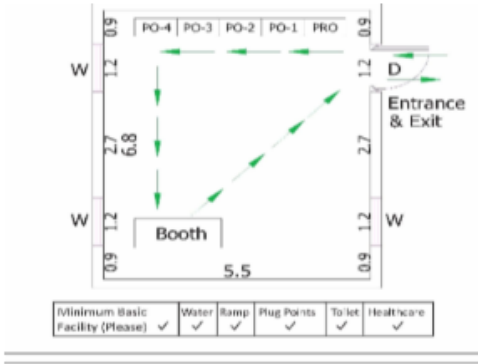

Nazri Naksha

Google Map View

Polling Station Building Front View

Polling Station Front View

Cad View

Key MAP View