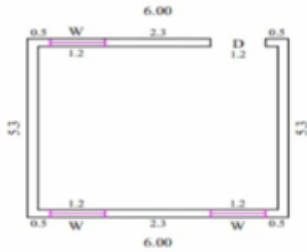

Nazri Naksha

Google Map View

Polling Station Building Front View

Polling Station Front View

Cad View

W - WINDOW
D - DOOR

Key MAP View