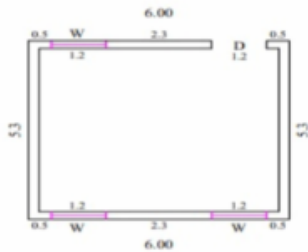

Nazri Naksha

Google Map View

Polling Station Building Front View

Polling Station Front View

Cad View

W - WINDOW
D - DOOR

Key MAP View