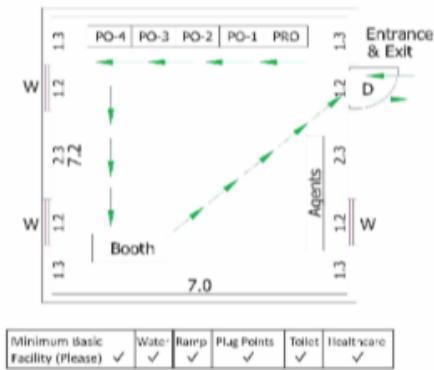

Nazri Naksha

Google Map View

Polling Station Building Front View

Polling Station Front View

Cad View

Key MAP View