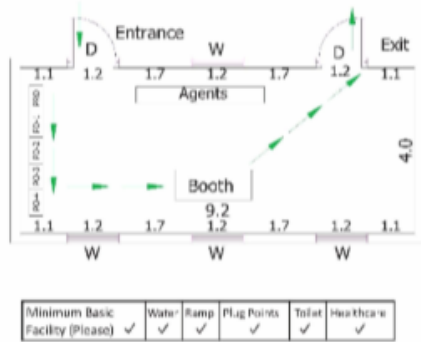

Nazri Naksha

Google Map View

Polling Station Building Front View

Polling Station Front View

Cad View

Key MAP View