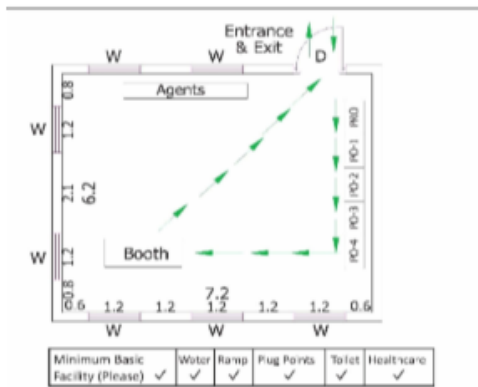

Nazri Naksha

Google Map View

Polling Station Building Front View

Polling Station Front View

Cad View

Key MAP View