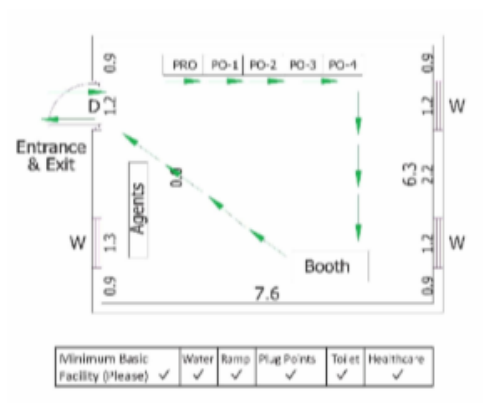

Nazri Naksha

Google Map View

Polling Station Building Front View

Polling Station Front View

Cad View

Key MAP View