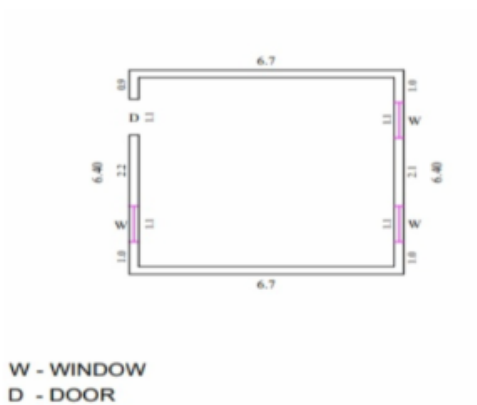

Nazri Naksha

Google Map View

Polling Station Building Front View

Polling Station Front View

Cad View

Key MAP View