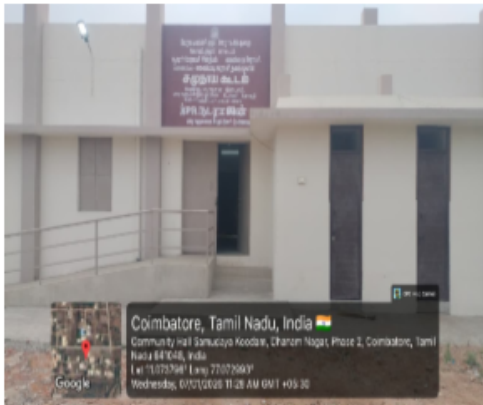

Polling Station Building Front View