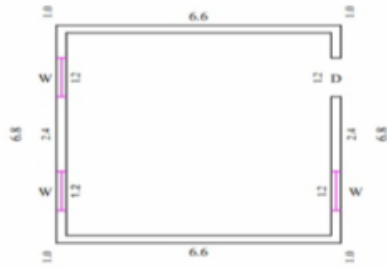

Nazri Naksha

Google Map View

Polling Station Building Front View

Polling Station Front View

Cad View

W - WINDOW
D - DOOR

Key MAP View