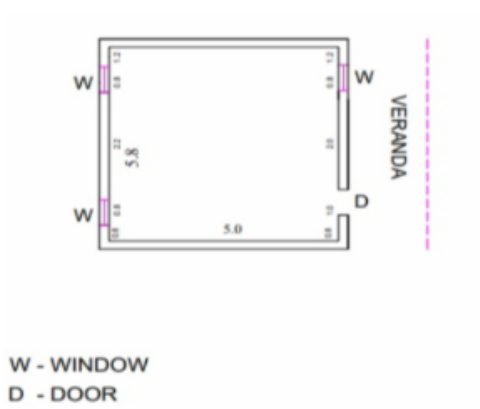

Nazri Naksha

Google Map View

Polling Station Building Front View

Polling Station Front View

Cad View

Key MAP View