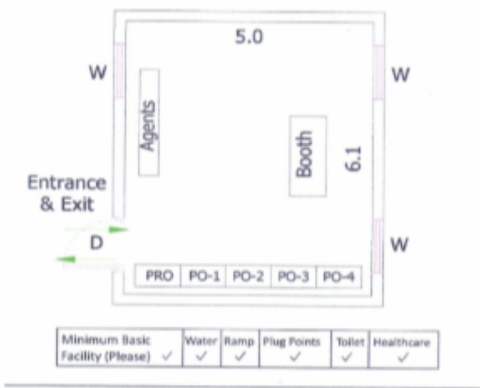

Nazri Naksha

Google Map View

Polling Station Building Front View

Polling Station Front View

Cad View

Key MAP View