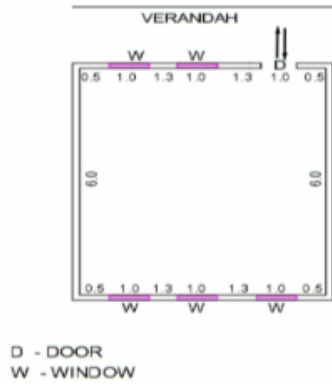

Nazri Naksha

Google Map View

Polling Station Building Front View

Polling Station Front View

Cad View

Key MAP View