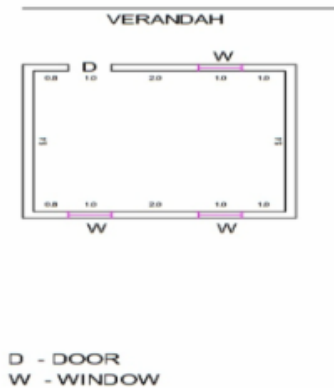

Nazri Naksha

Google Map View

Polling Station Building Front View

Polling Station Front View

Cad View

Key MAP View