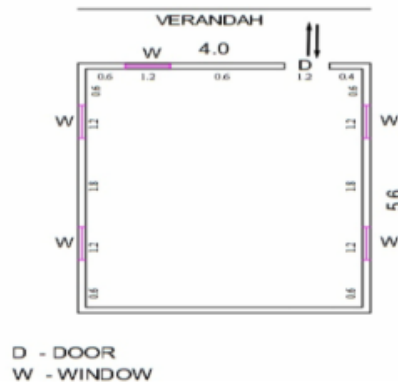

Nazri Naksha

Google Map View

Polling Station Building Front View

Polling Station Front View

Cad View

Key MAP View