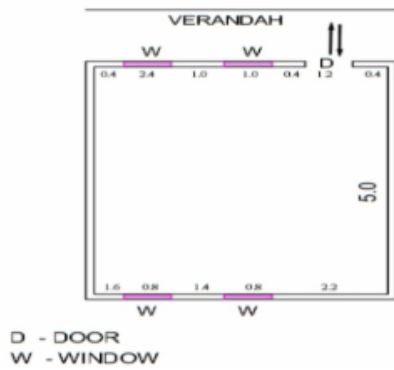

Nazri Naksha

Google Map View

Polling Station Building Front View

Polling Station Front View

Cad View

Key MAP View