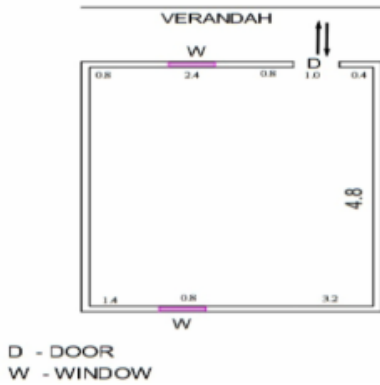

Nazri Naksha

Google Map View

Polling Station Building Front View

Polling Station Front View

Cad View

Key MAP View