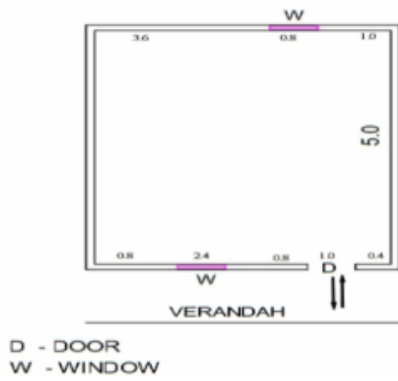

Nazri Naksha

Google Map View

Polling Station Building Front View

Polling Station Front View

Cad View

Key MAP View