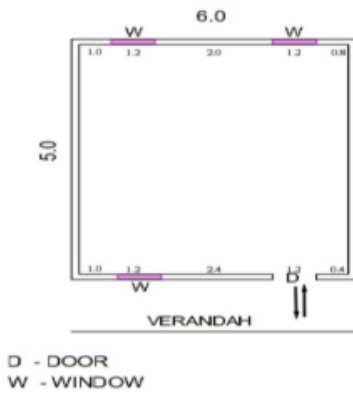

Nazri Naksha

Google Map View

Polling Station Building Front View

Polling Station Front View

Cad View

Key MAP View