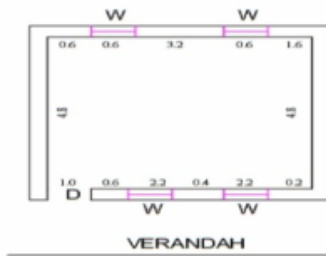

Nazri Naksha

Google Map View

Polling Station Building Front View

Polling Station Front View

Cad View

D - DOOR
W - WINDOW

Key MAP View