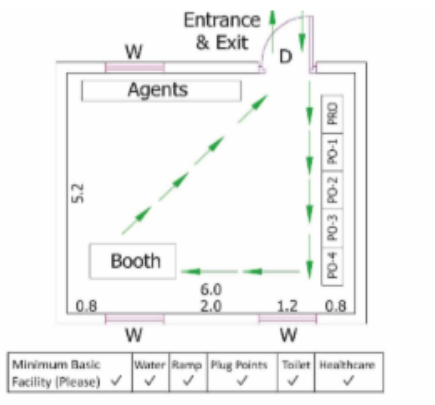

Nazri Naksha

Google Map View

Polling Station Building Front View

Polling Station Front View

Cad View

Key MAP View