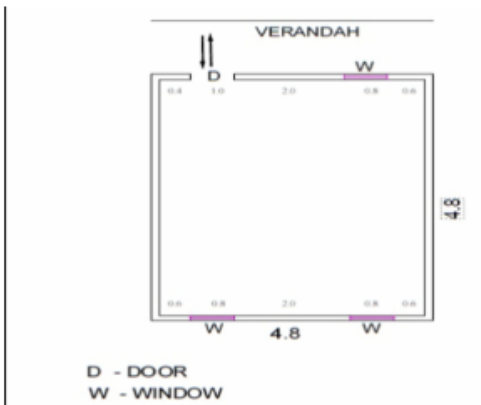

Nazri Naksha

Google Map View

Polling Station Building Front View

Polling Station Front View

Cad View

Key MAP View